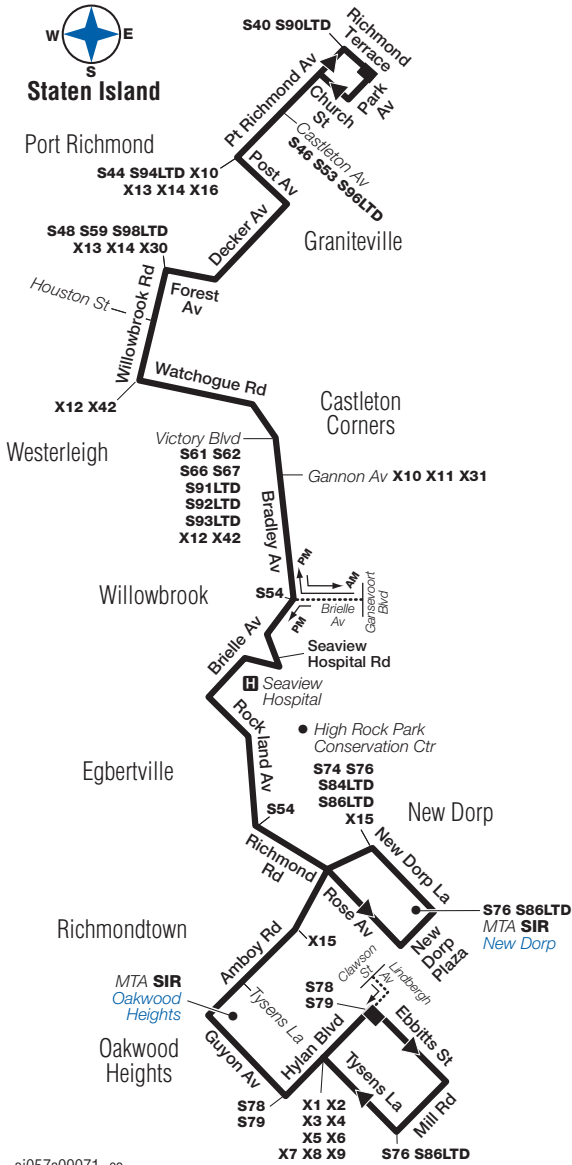

Staten Island

si057a09071_cs

S57 LEGEND

Terminal

X12 Bus Transfer Point

MTA SIR
Railway Station

..... Supplemental Service
School Days
(early AM and early PM)

For subway and rail station accessibility, please see The Map, subway timetables, www.mta.info, or www.triplanner.mta.info.

**For travel information, call 718-330-1234
or visit www.mta.info**